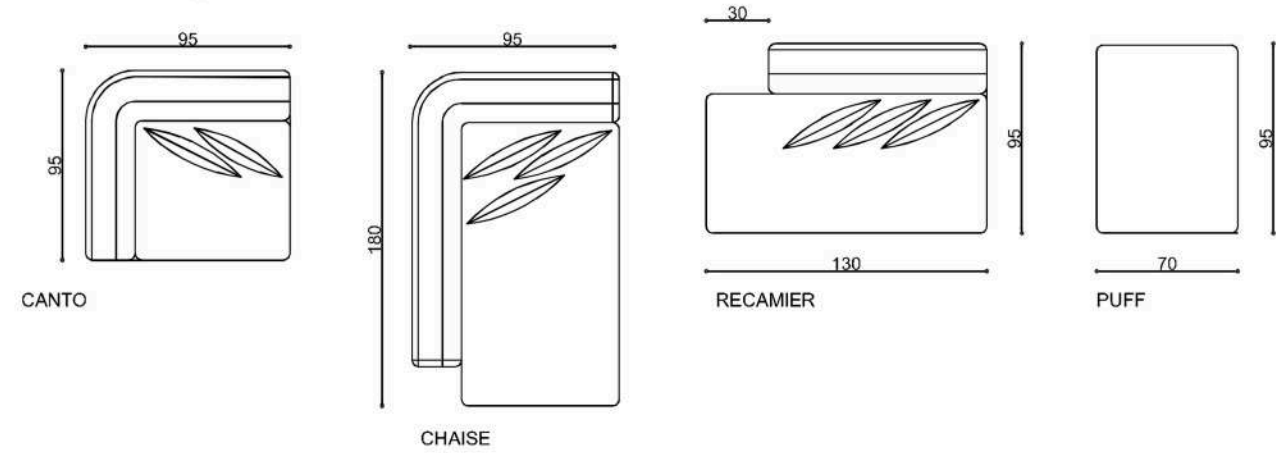

CANTO

CHAISE

RECAMIER

PUFF